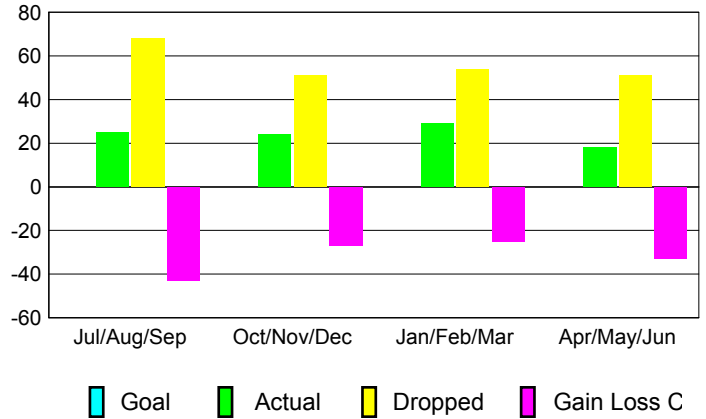

Membership Results 2012-2013
Goal, New, Dropped, Gain/Loss